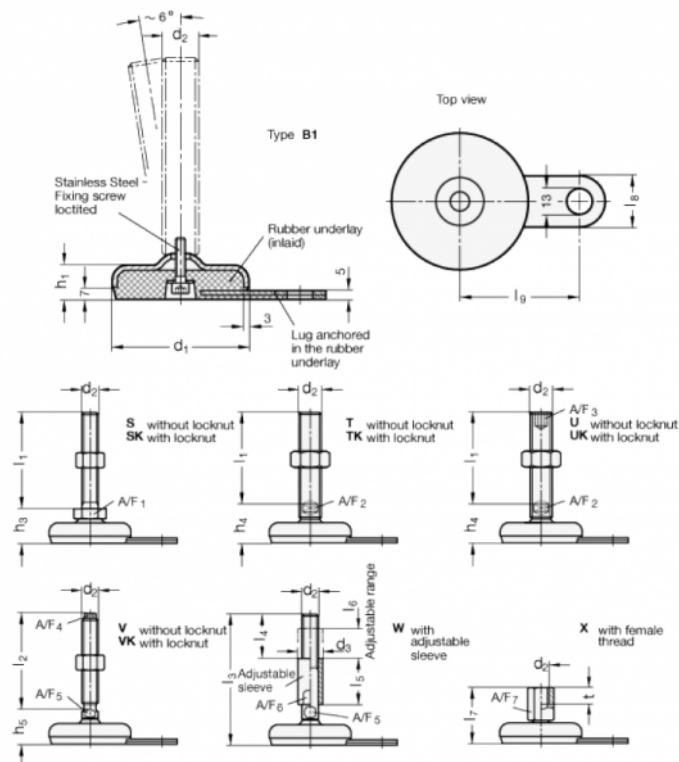

Article number: 203360M16150B1UK

Description: E+G levelling foot
GN 33-60-M16-150-B1-UK, Stainless steel

Note: UK With nut, Hexagon socket at the top, Wrench flat at the bottom

Measures

A/F2 = 12	I9 = 50
A/F3 = 8	
d1 = 60	
d2 = M16	
h1 = 18	
h3 = 33	
l1 = 150	
l8 = 25	